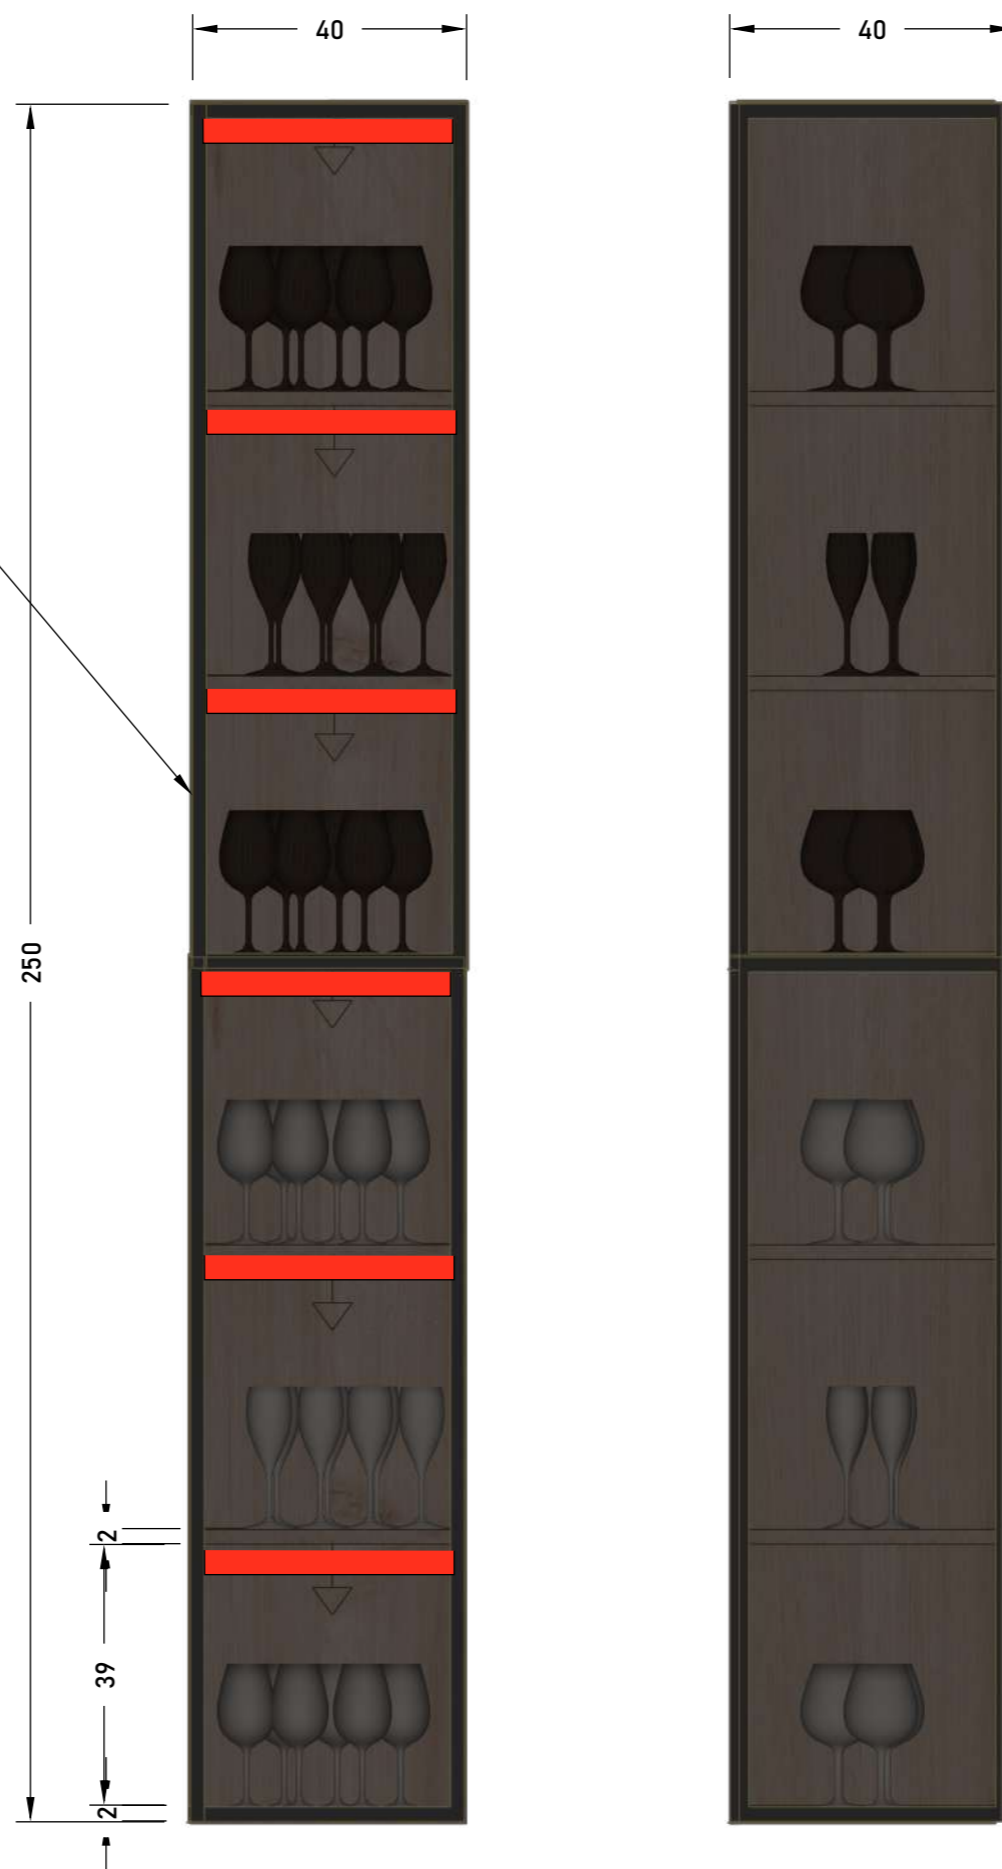

RASVJETA

Plafonjere, kuhinja, dnevni boravak	https://nowodvorski.com/en/offer/ceiling-plafond-satellite-m-8018,10759	kom	2
Vislice šank	https://kavehome.com/hr/en/p/brisia-metal-ceiling-lamp-with-brushed-brass-finish-and-1-frosted-glass-ball-o15cm	kom	2
Visilica blagovaona	https://kavehome.com/hr/en/p/reig-orange-glass-ceiling-lamp-o-38-cm	kom	1
Podna lampa, uz TV	https://kavehome.com/hr/en/p/brisia-metal-floor-lamp-with-brushed-brass-finish-and-1-frosted-glass-ball-o25cm	kom	1
Stolna lampa, iza kutne garniture	https://kavehome.com/hr/en/p/alish-table-lamp-in-metal-and-marble	kom	1

04. NACRTI, MATERIJALI I DETALJI NAMJEŠTAJA NA MJERU

NACRTI

LED RASVJETA

LED RASVJETA

STAKLENA VITRINA 40X40, KUTNA, OBJE VIDLJNIVE STRANE
ZATAMNJENO STAKLO

LED RASVJETA

MATERIJALI I DETALJI

NACRTI A, KUHINJA